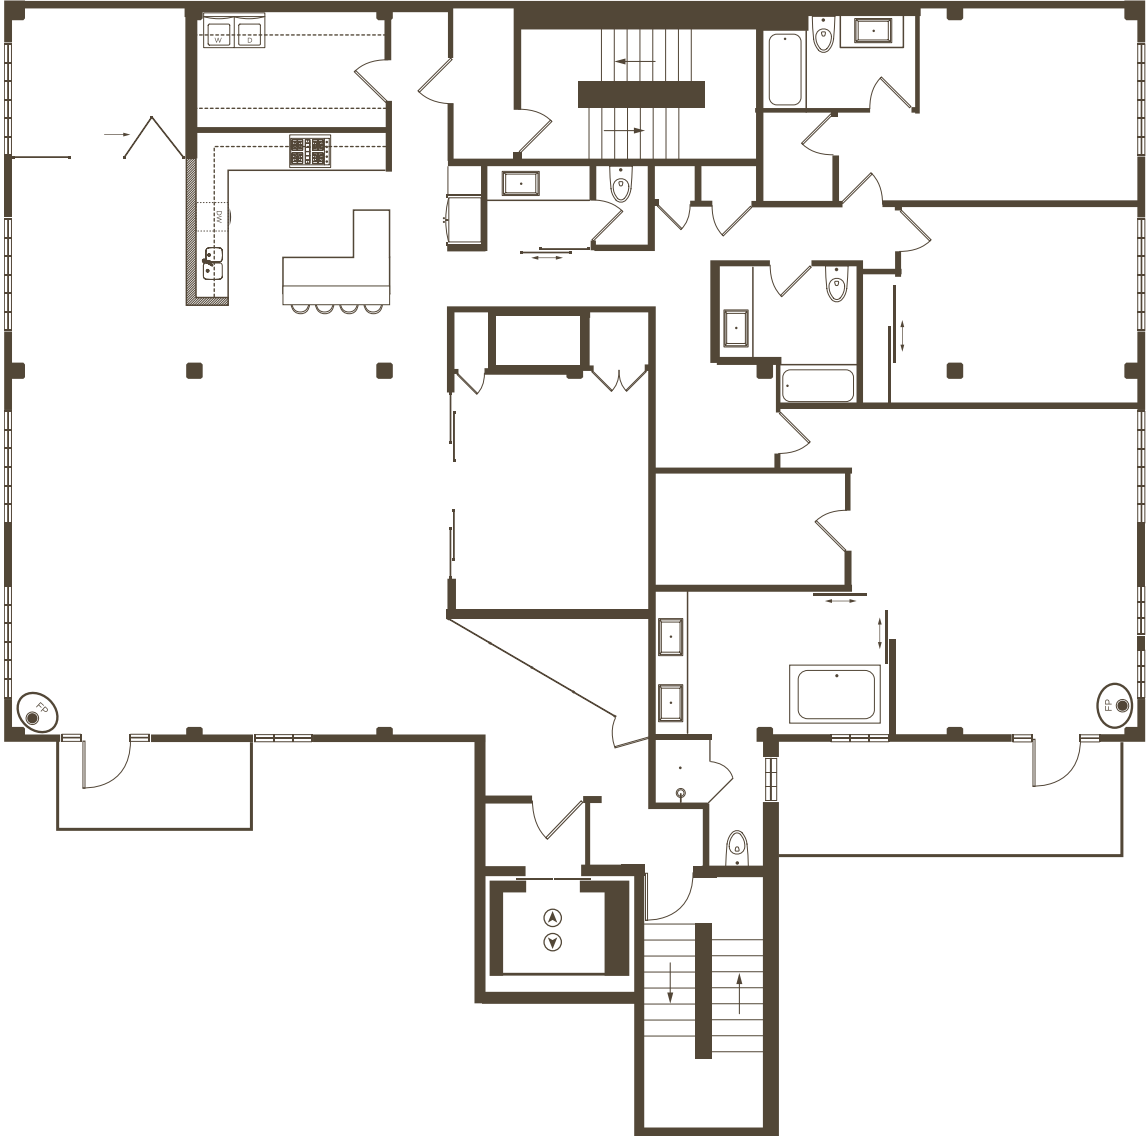

STATION HOUSE #1  
LAYOUT G, FLOOR 9

UNIT  
PENTHOUSE

3 BEDROOMS / 3.5 BATHS  
3,390 SQUARE FEET

mintcollectionsf.com  
martinbuilding.com

Pricing, availability, floorplans, elevations, features and other information are subject to change by the developer without notice. Maps, plot plans and depictions of home or other improvements are artist's conception and are not to scale. All square footages are estimates derived from the final, approved architectural plans; accordingly, the actual physical measurements of each unit may differ.