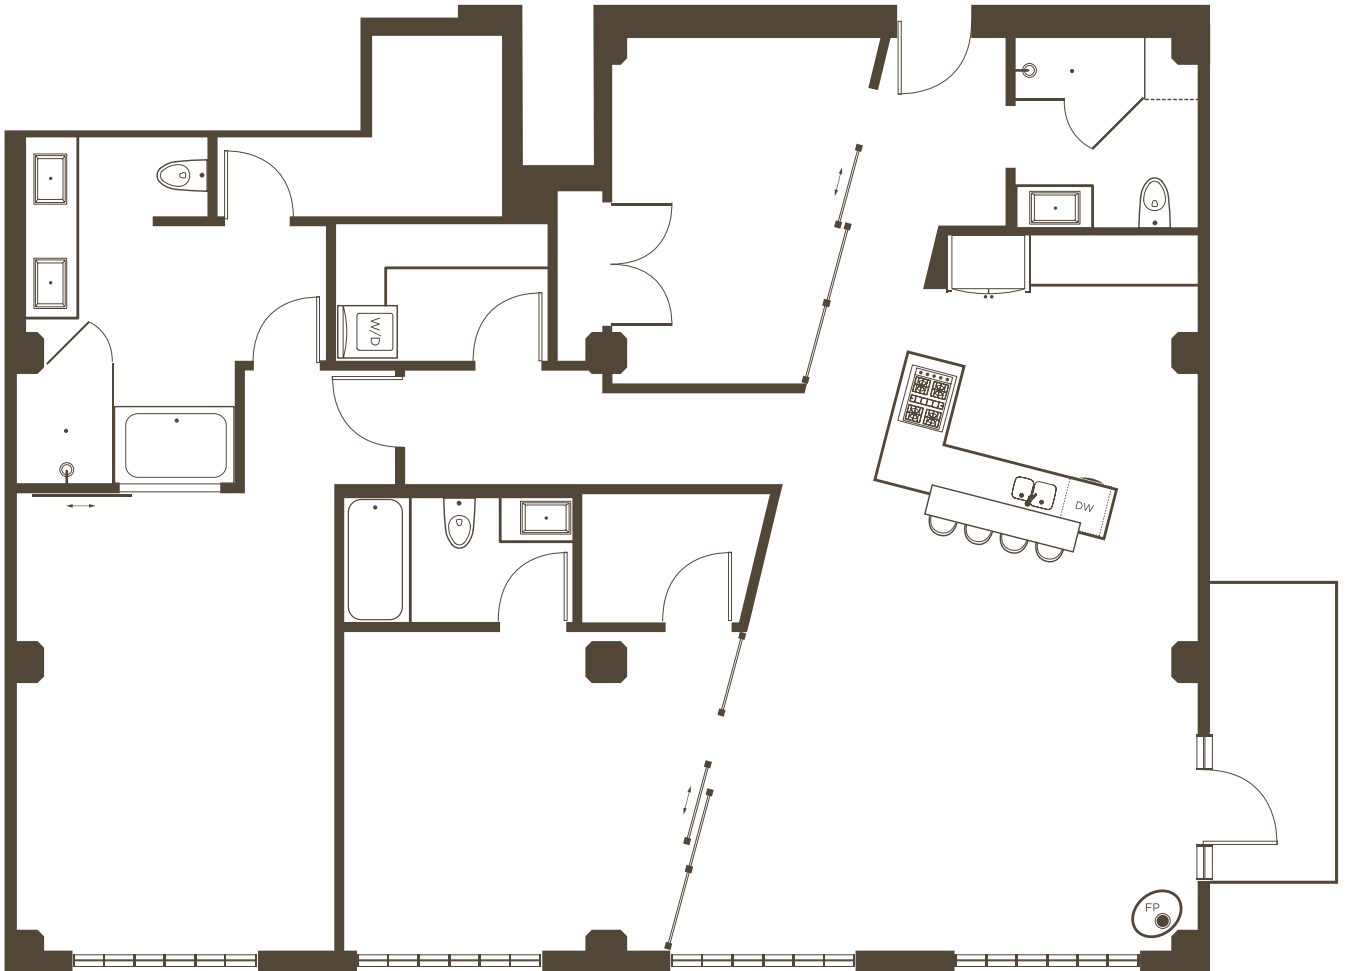

STATION HOUSE #1  
LAYOUT F, FLOORS 6-8

UNITS  
602, 702, 802

3 BEDROOMS / 3 BATHS  
1,919 - 1,931 SQUARE FEET

[mintcollectionsf.com](http://mintcollectionsf.com)  
[martinbuilding.com](http://martinbuilding.com)