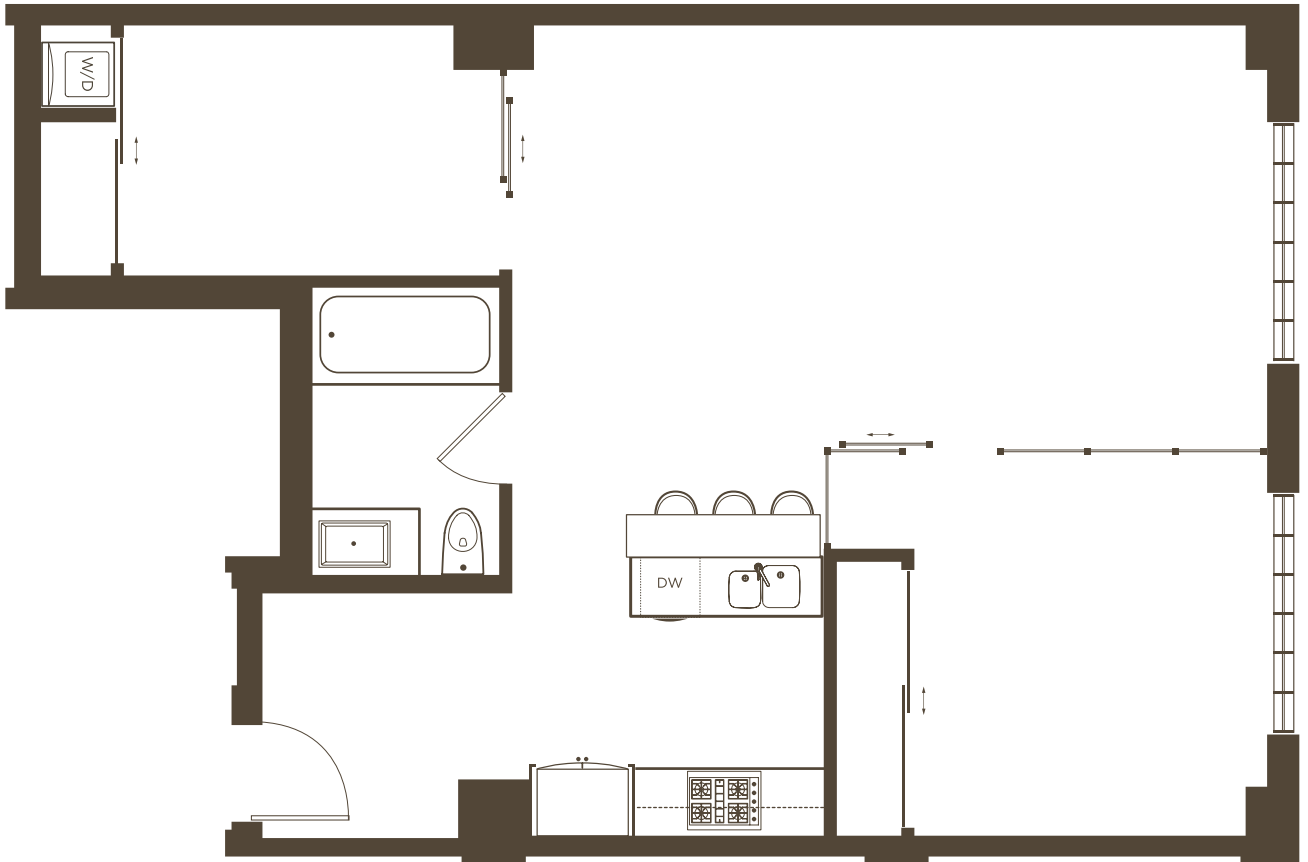

STATION HOUSE #1
LAYOUT E, FLOOR 3

UNIT
306

2 BEDROOMS / 1 BATH
940 SQUARE FEET

mintcollectionsf.com
martinbuilding.com