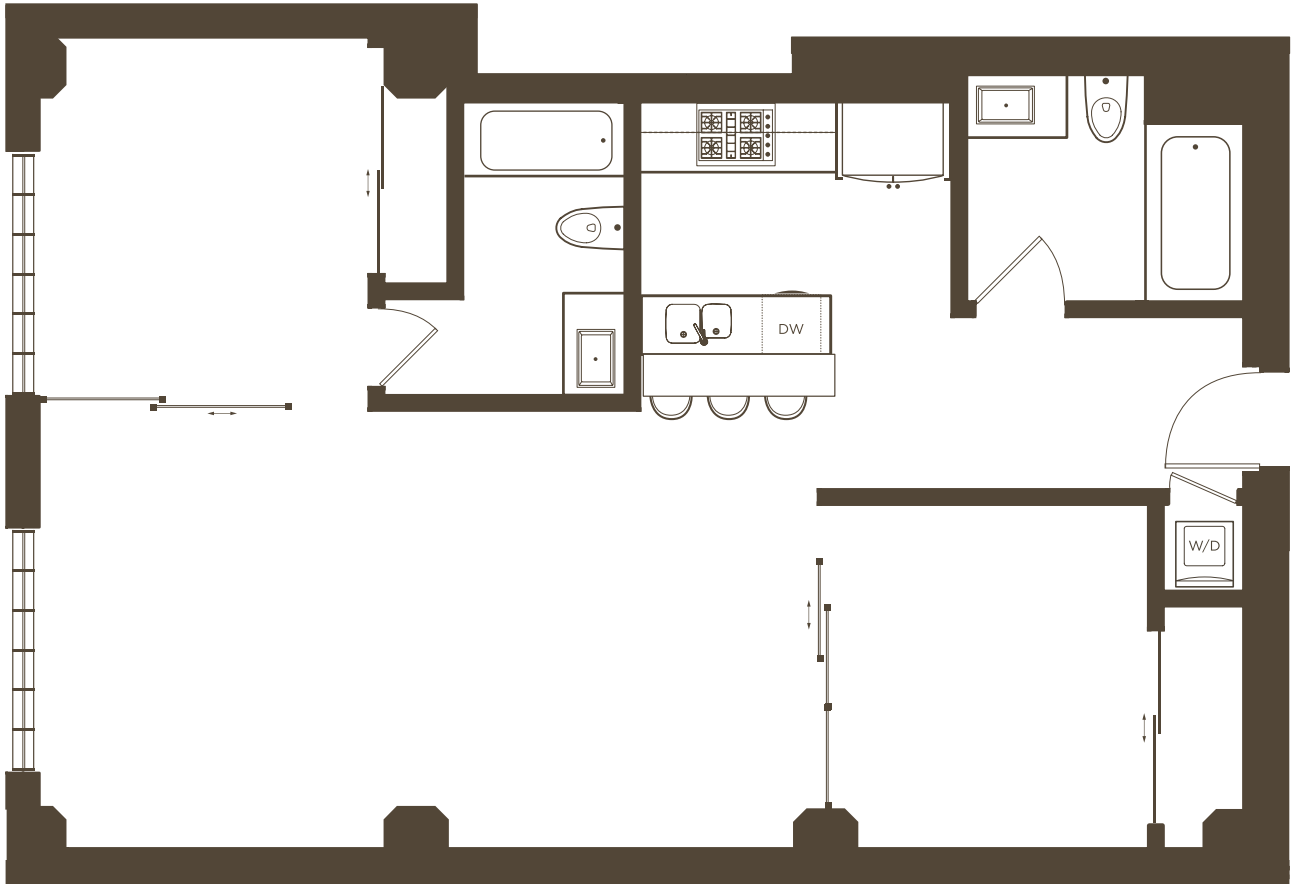

STATION HOUSE #1
LAYOUT D, FLOOR 3

UNIT
304

2 BEDROOMS / 2 BATHS
992 SQUARE FEET

mintcollectionsf.com
martinbuilding.com