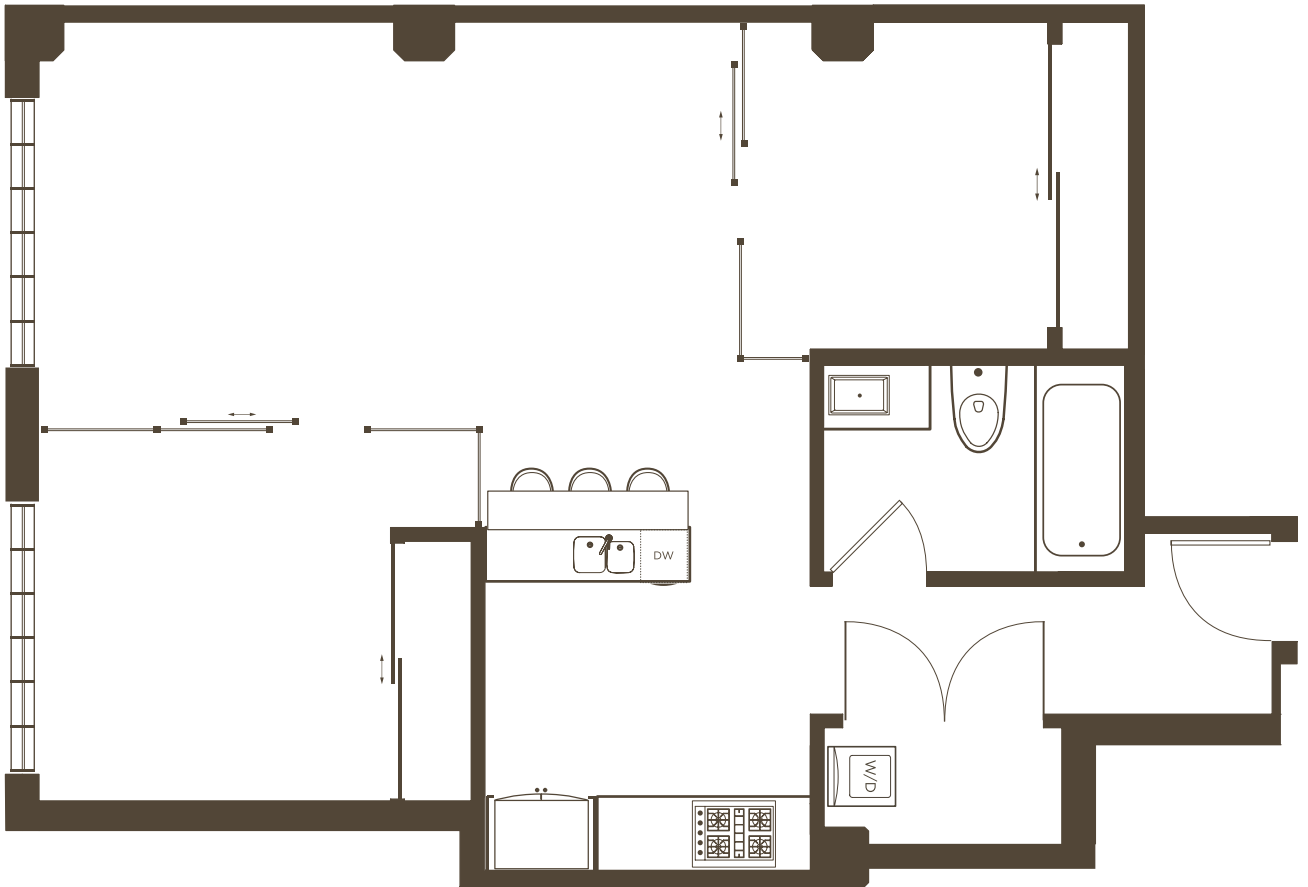

STATION HOUSE #1
LAYOUT C2, FLOORS 4-5

UNITS
402, 502

2 BEDROOMS / 1 BATH
881 - 882 SQUARE FEET

mintcollectionsf.com
martinbuilding.com

Pricing, availability, floorplans, elevations, features and other information are subject to change by the developer without notice. Maps, plot plans and depictions of home or other improvements are artist's conception and are not to scale. All square footages are estimates derived from the final, approved architectural plans; accordingly, the actual physical measurements of each unit may differ.