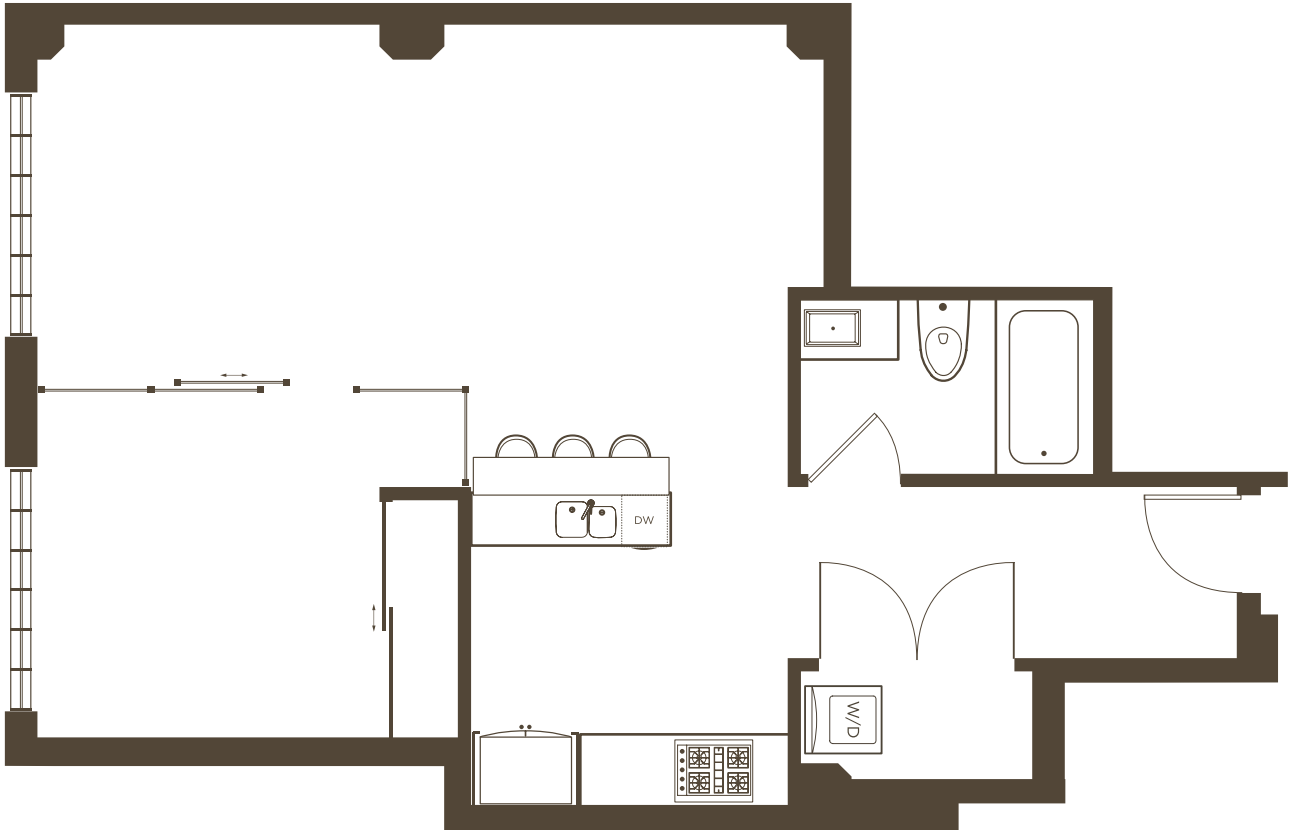

STATION HOUSE #1  
LAYOUT C, FLOOR 3

UNIT  
302

1 BEDROOM / 1 BATH  
860 SQUARE FEET

[mintcollectionsf.com](http://mintcollectionsf.com)  
[martinbuilding.com](http://martinbuilding.com)