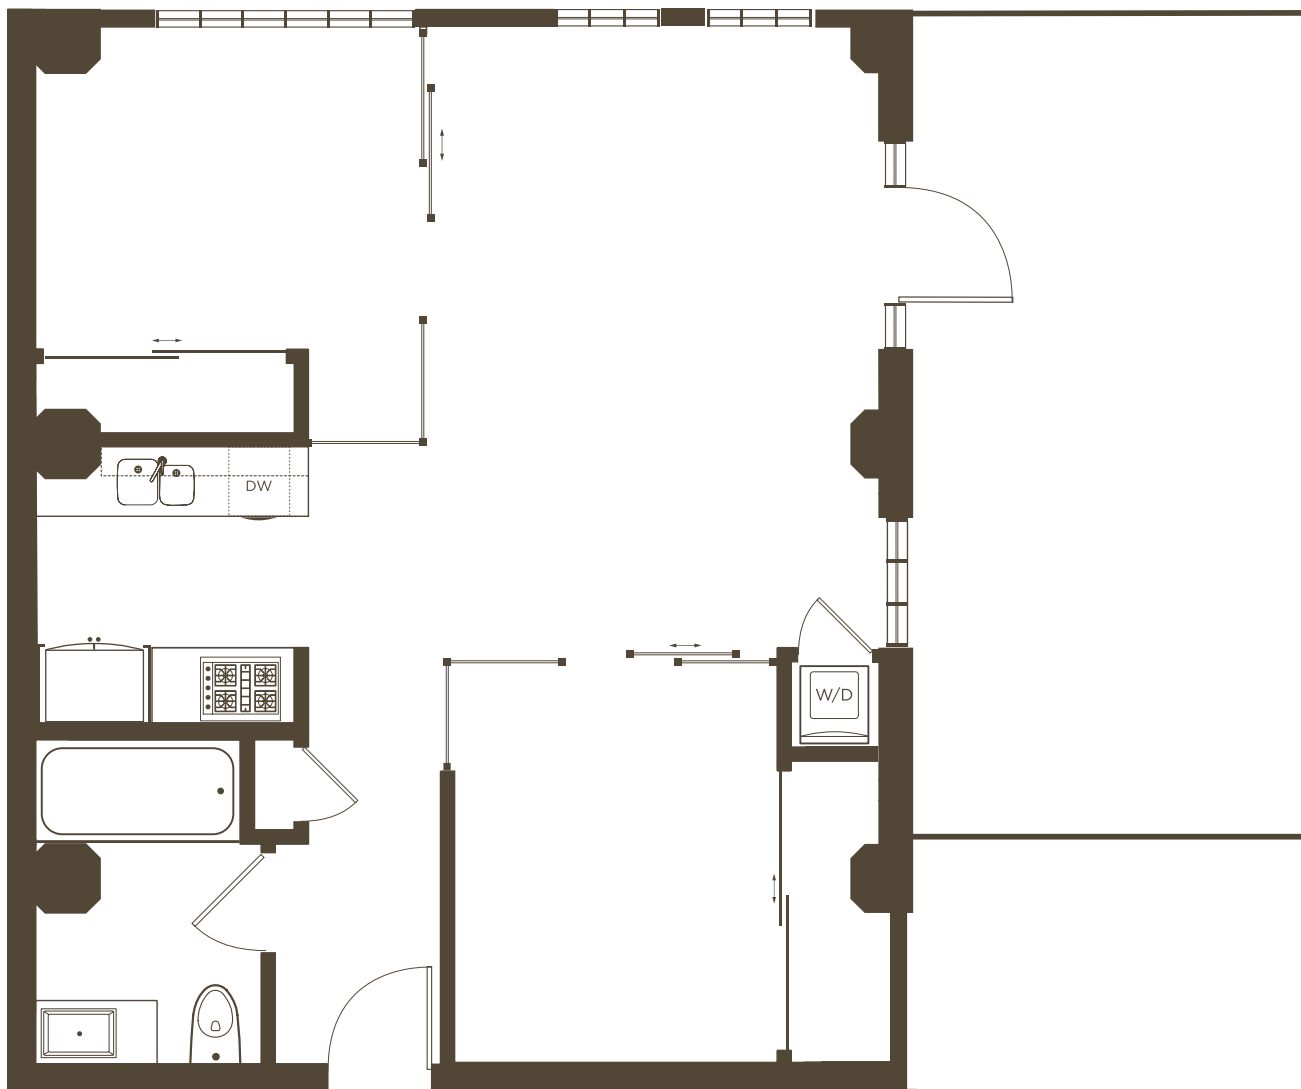

# mintCOLLECTION

modern urban dwellings by martin building company

STATION HOUSE #1  
LAYOUT B2, FLOOR 8

UNIT  
803

2 BEDROOMS / 1 BATH  
845 SQUARE FEET

[mintcollectionsf.com](http://mintcollectionsf.com)  
[martinbuilding.com](http://martinbuilding.com)

Pricing, availability, floorplans, elevations, features and other information are subject to change by the developer without notice. Maps, plot plans and depictions of home or other improvements are artist's conception and are not to scale. All square footages are estimates derived from the final, approved architectural plans; accordingly, the actual physical measurements of each unit may differ.