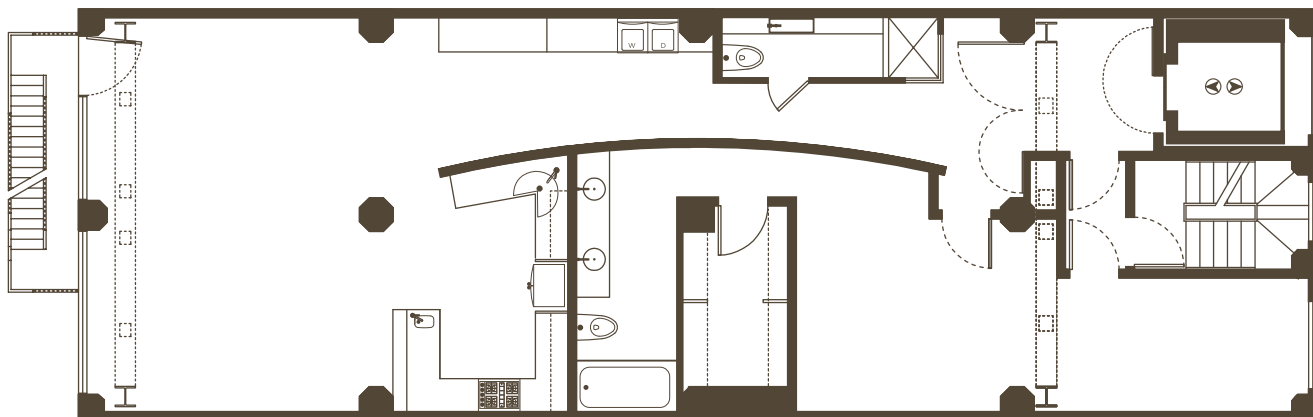

# mintCOLLECTION

modern urban dwellings by martin building company

SLIVER BUILDING  
LAYOUT A

UNITS  
2, 3, 4, 5, 6

1 BEDROOM / 2 BATH  
1,800 SQUARE FEET

[mintcollectionsf.com](http://mintcollectionsf.com)  
[martinbuilding.com](http://martinbuilding.com)

Pricing, availability, floorplans, elevations, features and other information are subject to change by the developer without notice. Maps, plot plans and depictions of home or other improvements are artist's conception and are not to scale. All square footages are estimates derived from the final, approved architectural plans; accordingly, the actual physical measurements of each unit may differ.